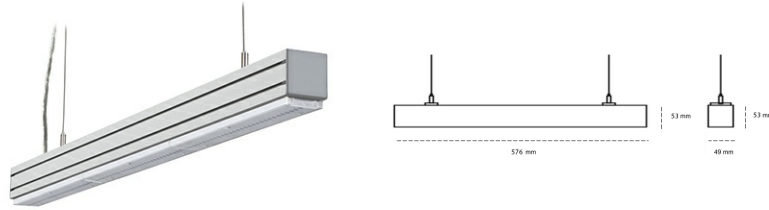

LINEAR LED LINE M LENS 830 21W 576mm LENS 30° WHITE | ON/OFF |

Article number: L056-K0003-2F830-##-B30-ZLN7_500-##-###

LED	SMD
Light colour	3000 [K] STANDARD
CRI	80
Led chip flux	3054 [lm]
Luminous flux	2901 [lm]
System power	21 [W]
Luminaire Efficiency	138 [lm/W]
Beam angle	LENS 30°
Controller	ON/OFF
MacAdam	3 SDCM

Linear LED

Linear LED luminaire. Available in white, black and grey. Any RAL palette colour available on enquiry. Aluminium housing. Suspended or surface installation possible. Diffusers: nano opal, micro-prismatic, low UGR

LUMINAIRE

Weight	3,9 [kg]
Protection rating IP , IK , class	IP 20, IK 1,
Luminaire colour	WHITE
Cover	Plastic
Operating voltage	220-240V 50-60Hz

Note: All data are typical values. Tolerance of measurements +/-10% System features may change with product improvements due to technical advances.