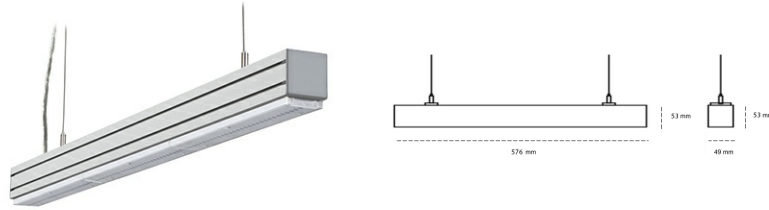

LINEAR LED LINE M LENS 935 15W 576mm LENS 110° GREY | ON/OFF |

Article number: L056-K0001-2F935-##-B11-ZLN9_350-##-###

LED	SMD
Light colour	3500 [K] STANDARD
CRI	90
Led chip flux	960 [lm]
Luminous flux	912 [lm]
System power	15 [W]
Luminaire Efficiency	61 [lm/W]
Beam angle	LENS 110°
Controller	ON/OFF
MacAdam	3 SDCM

Linear LED

Linear LED luminaire. Available in white, black and grey. Any RAL palette colour available on enquiry. Aluminium housing. Suspended or surface installation possible. Diffusers: nano opal, micro-prismatic, low UGR

LUMINAIRE

Weight	3,9 [kg]
Protection rating IP , IK , class	IP 20, IK 1,
Luminaire colour	BLACK
Cover	Plastic
Operating voltage	220-240V 50-60Hz

Note: All data are typical values. Tolerance of measurements +/-10% System features may change with product improvements due to technical advances.