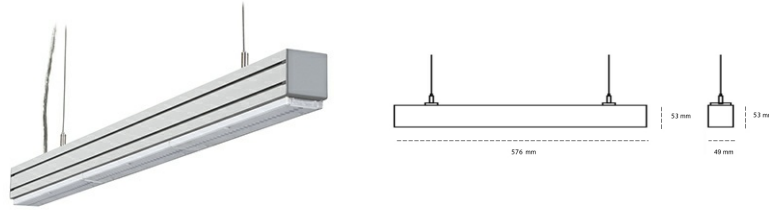

LINEAR LED LINE M LENS 930 15W 576mm LENS 110° GREY | ON/OFF |

Article number: L056-K0001-2F930-##-B11-ZLN9_350-##-###

LED	SMD
Light colour	3000 [K] STANDARD
CRI	90
Led chip flux	930 [lm]
Luminous flux	883 [lm]
System power	15 [W]
Luminaire Efficiency	59 [lm/W]
Beam angle	LENS 110°
Controller	ON/OFF
MacAdam	3 SDCM

Linear LED

Linear LED luminaire. Available in white, black and grey. Any RAL palette colour available on enquiry. Aluminium housing. Suspended or surface installation possible. Diffusers: nano opal, micro-prismatic, low UGR

LUMINAIRE

Weight	3,9 [kg]
Protection rating IP , IK , class	IP 20, IK 1,
Luminaire colour	GREY
Cover	Plastic
Operating voltage	220-240V 50-60Hz

Note: All data are typical values. Tolerance of measurements +/-10% System features may change with product improvements due to technical advances.