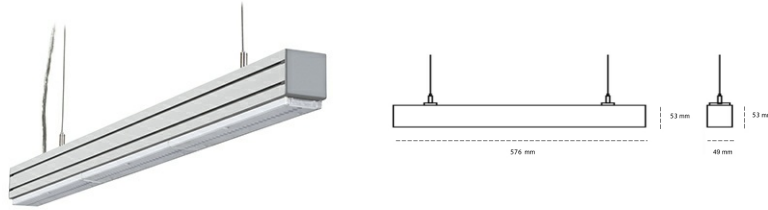

LINEAR LED LINE M LENS 930 21W 576mm LENS 110° GREY | ON/OFF |

Article number: L056-K0001-2F930-##-B11-ZLN7_500-##-###

LED	SMD
Light colour	3000 [K] STANDARD
CRI	90
Led chip flux	2580 [lm]
Luminous flux	2451 [lm]
System power	21 [W]
Luminaire Efficiency	117 [lm/W]
Beam angle	LENS 110°
Controller	ON/OFF
MacAdam	3 SDCM

Linear LED

Linear LED luminaire. Available in white, black and grey. Any RAL palette colour available on enquiry. Aluminium housing. Suspended or surface installation possible. Diffusers: nano opal, micro-prismatic, low UGR

LUMINAIRE

Weight	3,9 [kg]
Protection rating IP , IK , class	IP 20, IK 1,
Luminaire colour	GREY
Cover	Plastic
Operating voltage	220-240V 50-60Hz

Note: All data are typical values. Tolerance of measurements +/-10% System features may change with product improvements due to technical advances.