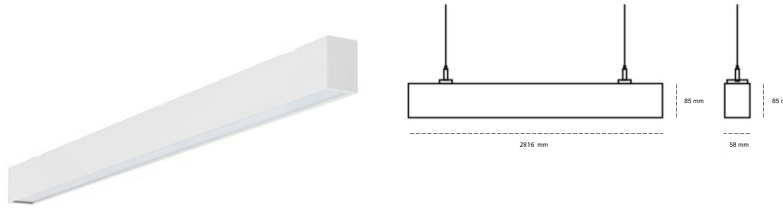

LINEAR LED LINE H 940 61W 2816mm LOW UGR WHITE | ON/OFF |

Article number: H280-K0003-0F940-##-H0L-ZLN8_350-##-###

LED	SMD
Light colour	4000 [K] STANDARD
CRI	90
Led chip flux	9828 [lm]
Luminous flux	4520 [lm]
System power	61 [W]
Luminaire Efficiency	74 [lm/W]
Beam angle	LOW UGR
Controller	ON/OFF
MacAdam	3 SDCM

Linear LED

Linear LED luminaire. Available in white, black and grey. Any RAL palette colour available on enquiry. Aluminium housing. Suspended or surface installation possible. Diffusers: nano opal, micro-prismatic, low UGR

LUMINAIRE

Weight	3,9 [kg]
Protection rating IP , IK , class	IP 20, IK 1,
Luminaire colour	WHITE
Cover	Plastic
Operating voltage	220-240V 50-60Hz

Note: All data are typical values. Tolerance of measurements +/-10% System features may change with product improvements due to technical advances.