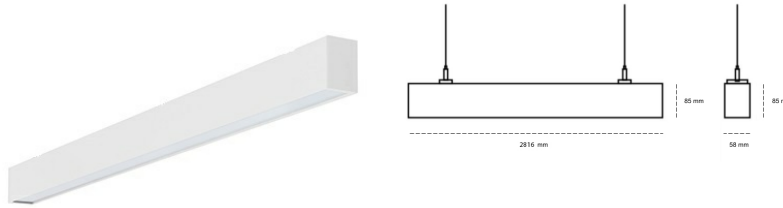

LINEAR LED LINE H 840 61W 2816mm LOW UGR WHITE | ON/OFF |

Article number: H280-K0003-0F840-##-H0L-ZLN8_350-##-###

LED	SMD
Light colour	4000 [K] STANDARD
CRI	80
Led chip flux	10260 [lm]
Luminous flux	4719 [lm]
System power	61 [W]
Luminaire Efficiency	77 [lm/W]
Beam angle	LOW UGR
Controller	ON/OFF
MacAdam	3 SDCM

Linear LED

Linear LED luminaire. Available in white, black and grey. Any RAL palette colour available on enquiry. Aluminium housing. Suspended or surface installation possible. Diffusers: nano opal, micro-prismatic, low UGR

LUMINAIRE

Weight	3,9 [kg]
Protection rating IP , IK , class	IP 20, IK 1,
Luminaire colour	WHITE
Cover	Plastic
Operating voltage	220-240V 50-60Hz

Note: All data are typical values. Tolerance of measurements +/-10% System features may change with product improvements due to technical advances.