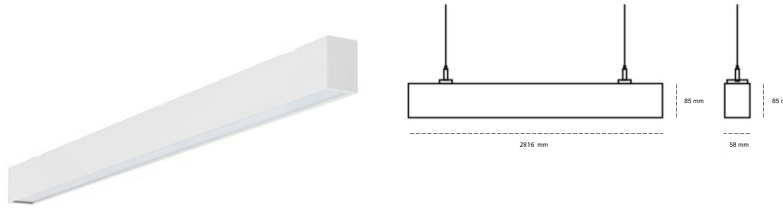

LINEAR LED LINE H 830 61W 2816mm MICROPRYZMA WHITE | ON/OFF | THROUGH WIRING

Article number: H280-K0003-0F830-##-H0M-ZLN8_350-###-3PO

LED	SMD
Light colour	3000 [K] STANDARD
CRI	80
Led chip flux	9828 [lm]
Luminous flux	5798 [lm]
System power	61 [W]
Luminaire Efficiency	95 [lm/W]
Beam angle	MICROPRYZMA
Controller	ON/OFF
MacAdam	3 SDCM

Linear LED

Linear LED luminaire with through wiring connecting system . Available in white, black and grey. Any RAL palette colour available on enquiry. Aluminium housing. Suspended or surface installation possible. Diffusers: nano opal, micro-prismatic, low UGR

LUMINAIRE

Weight	3,9 [kg]
Protection rating IP , IK , class	IP 20, IK 1,
Luminaire colour	WHITE
Cover	Plastic
Operating voltage	220-240V 50-60Hz

Note: All data are typical values. Tolerance of measurements +/-10% System features may change with product improvements due to technical advances.