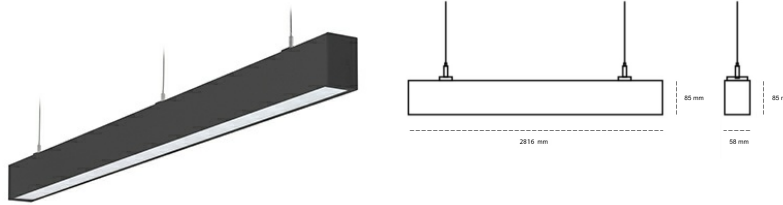

LINEAR LED LINE H 830 61W 2816mm MICROPRYZMA BLACK | ON/OFF |

Article number: H280-K0002-0F830-##-H0M-ZLN8_350-###-###

LED	SMD
Light colour	3000 [K] STANDARD
CRI	80
Led chip flux	9828 [lm]
Luminous flux	5798 [lm]
System power	61 [W]
Luminaire Efficiency	95 [lm/W]
Beam angle	MICROPRYZMA
Controller	ON/OFF
MacAdam	3 SDCM

Linear LED

Linear LED luminaire. Available in white, black and grey. Any RAL palette colour available on enquiry. Aluminium housing. Suspended or surface installation possible. Diffusers: nano opal, micro-prismatic, low UGR

LUMINAIRE

Weight	3,9 [kg]
Protection rating IP , IK , class	IP 20, IK 1,
Luminaire colour	BLACK
Cover	Plastic
Operating voltage	220-240V 50-60Hz

Note: All data are typical values. Tolerance of measurements +/-10% System features may change with product improvements due to technical advances.