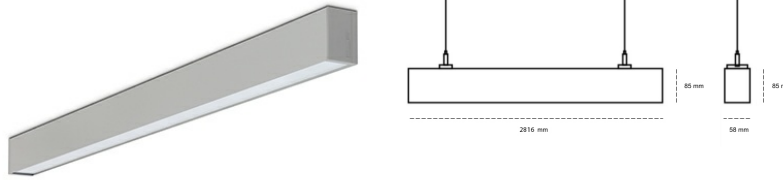

# LINEAR LED LINE H 935 61W 2816mm MICROPRYZMA GREY | ON/OFF | THROUGH WIRING

Article number: H280-K0001-0F935-##-H0M-ZLN8\_350-###-3PO

LED	SMD
Light colour	3500 [K] STANDARD
CRI	90
Led chip flux	8640 [lm]
Luminous flux	5184 [lm]
System power	61 [W]
Luminaire Efficiency	85 [lm/W]
Beam angle	MICROPRYZMA
Controller	ON/OFF
MacAdam	3 SDCM

### Linear LED

Linear LED luminaire with through wiring connecting system . Available in white, black and grey. Any RAL palette colour available on enquiry. Aluminium housing. Suspended or surface installation possible. Diffusers: nano opal, micro-prismatic, low UGR

### LUMINAIRE

Weight	3,9 [kg]
Protection rating IP , IK , class	IP 20, IK 1,
Luminaire colour	GREY
Cover	Plastic
Operating voltage	220-240V 50-60Hz

Note: All data are typical values. Tolerance of measurements +/-10% System features may change with product improvements due to technical advances.