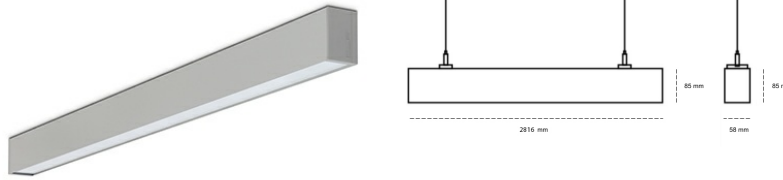

LINEAR LED LINE H 935 61W 2816mm LOW UGR GREY | ON/OFF |

Article number: H280-K0001-0F935-##-H0L-ZLN8_350-##-###

LED	SMD
Light colour	3500 [K] STANDARD
CRI	90
Led chip flux	8640 [lm]
Luminous flux	3974 [lm]
System power	61 [W]
Luminaire Efficiency	65 [lm/W]
Beam angle	LOW UGR
Controller	ON/OFF
MacAdam	3 SDCM

Linear LED

Linear LED luminaire. Available in white, black and grey. Any RAL palette colour available on enquiry. Aluminium housing. Suspended or surface installation possible. Diffusers: nano opal, micro-prismatic, low UGR

LUMINAIRE

Weight	3,9 [kg]
Protection rating IP , IK , class	IP 20, IK 1,
Luminaire colour	GREY
Cover	Plastic
Operating voltage	220-240V 50-60Hz

Note: All data are typical values. Tolerance of measurements +/-10% System features may change with product improvements due to technical advances.