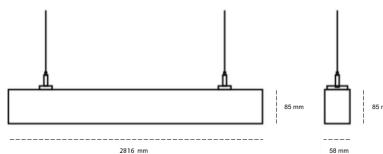

LINEAR LED LINE H 935 61W 2816mm LOW UGR GREY | ON/OFF | THROUGH WIRING

LED	SMD
Light colour	3500 [K] STANDARD
CRI	90
Led chip flux	8640 [lm]
Luminous flux	3974 [lm]
System power	61 [W]
Luminaire Efficiency	65 [lm/W]
Beam angle	LOW UGR
Controller	ON/OFF
MacAdam	3 SDCM

Linear LED

Linear LED luminaire with through wiring connecting system . Available in white, black and grey. Any RAL palette colour available on enquiry. Aluminium housing. Suspended or surface installation possible. Diffusers: nano opal, micro-prismatic, low UGR

LUMINAIRE

Weight	3,9 [kg]
Protection rating IP , IK , class	IP 20, IK 1,
Luminaire colour	GREY
Cover	Plastic
Operating voltage	220-240V 50-60Hz

Note: All data are typical values. Tolerance of measurements +/-10% System features may change with product improvements due to technical advances.

OPTIONS

RAL colours on inquiry, wood pattern on inquiry, Tunable white on inquiry, Casambi on inquiry, DALI on inquiry,

Generated: 16.07.2024

+48 32 388 80 00

www.cora.pl
cora@cora.pl

Street: Ignatza Hakuby 18
41-914 Bytom, Polska