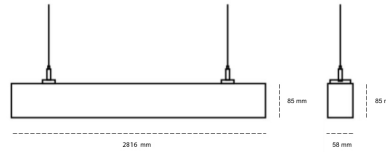

LINEAR LED LINE H 840 61W 2816mm MICROPRYZMA GREY | ON/OFF |

Article number: H280-K0001-0F840-##-H0M-ZLN8_350-###-###

LED	SMD
Light colour	4000 [K] STANDARD
CRI	80
Led chip flux	10260 [lm]
Luminous flux	6156 [lm]
System power	61 [W]
Luminaire Efficiency	101 [lm/W]
Beam angle	MICROPRYZMA
Controller	ON/OFF
MacAdam	3 SDCM

LUMINAIRE

Weight	3,9 [kg]
Protection rating IP , IK , class	IP 20, IK 1,
Luminaire colour	GREY
Cover	Plastic
Operating voltage	220-240V 50-60Hz

Note: All data are typical values. Tolerance of measurements +/-10% System features may change with product improvements due to technical advances.