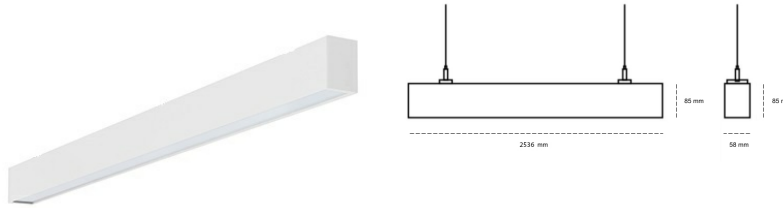

LINEAR LED LINE H 930 80W 2536mm LOW UGR WHITE | ON/OFF |

Article number: H252-K0003-9F930-##-H9L-ZLN5_500-##-###

LED	SMD
Light colour	3000 [K] STANDARD
CRI	90
Led chip flux	11610 [lm]
Luminous flux	5340 [lm]
System power	80 [W]
Luminaire Efficiency	67 [lm/W]
Beam angle	LOW UGR
Controller	ON/OFF
MacAdam	3 SDCM

Linear LED

Linear LED luminaire. Available in white, black and grey. Any RAL palette colour available on enquiry. Aluminium housing. Suspended or surface installation possible. Diffusers: nano opal, micro-prismatic, low UGR

LUMINAIRE

Weight	3,9 [kg]
Protection rating IP , IK , class	IP 20, IK 1,
Luminaire colour	WHITE
Cover	Plastic
Operating voltage	220-240V 50-60Hz

Note: All data are typical values. Tolerance of measurements +/-10% System features may change with product improvements due to technical advances.