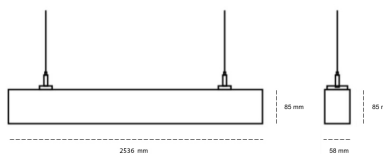

LINEAR LED LINE H 830 80W 2536mm LOW UGR WHITE | ON/OFF |

LED	SMD
Light colour	3000 [K] STANDARD
CRI	80
Led chip flux	13743 [lm]
Luminous flux	6321 [lm]
System power	80 [W]
Luminaire Efficiency	79 [lm/W]
Beam angle	LOW UGR
Controller	ON/OFF
MacAdam	3 SDCM

Linear LED

Linear LED luminaire. Available in white, black and grey. Any RAL palette colour available on enquiry. Aluminium housing. Suspended or surface installation possible. Diffusers: nano opal, micro-prismatic, low UGR

LUMINAIRE

Weight	3,9 [kg]
Protection rating IP , IK , class	IP 20, IK 1,
Luminaire colour	WHITE
Cover	Plastic
Operating voltage	220-240V 50-60Hz

Note: All data are typical values. Tolerance of measurements +/-10% System features may change with product improvements due to technical advances.

OPTIONS

RAL colours on inquiry, wood pattern on inquiry, Tunable white on inquiry, Casambi on inquiry, DALI on inquiry,

Generated: 16.07.2024

+48 32 388 80 00

www.cora.pl
cora@cora.pl

Street: Ignatza Hakuby 18
41-914 Bytom, Polska