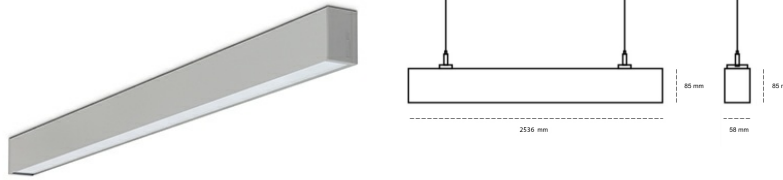

LINEAR LED LINE H 935 80W 2536mm LOW UGR GREY | ON/OFF |

Article number: H252-K0001-9F935-##-H9L-ZLN5_500-##-###

LED	SMD
Light colour	3500 [K] STANDARD
CRI	90
Led chip flux	12015 [lm]
Luminous flux	5526 [lm]
System power	80 [W]
Luminaire Efficiency	69 [lm/W]
Beam angle	LOW UGR
Controller	ON/OFF
MacAdam	3 SDCM

Linear LED

Linear LED luminaire. Available in white, black and grey. Any RAL palette colour available on enquiry. Aluminium housing. Suspended or surface installation possible. Diffusers: nano opal, micro-prismatic, low UGR

LUMINAIRE

Weight	3,9 [kg]
Protection rating IP , IK , class	IP 20, IK 1,
Luminaire colour	GREY
Cover	Plastic
Operating voltage	220-240V 50-60Hz

Note: All data are typical values. Tolerance of measurements +/-10% System features may change with product improvements due to technical advances.