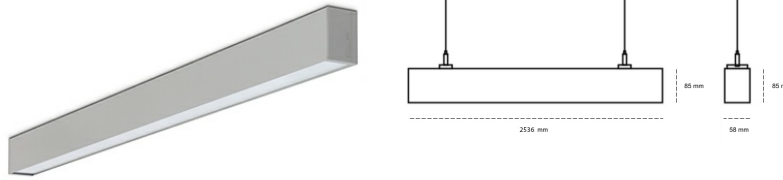

LINEAR LED LINE H 830 55W 2536mm MICROPRYZMA GREY | ON/OFF |

Article number: H252-K0001-9F830-##-H9M-ZLN8_350-##-###

LED	SMD
Light colour	3000 [K] STANDARD
CRI	80
Led chip flux	8736 [lm]
Luminous flux	5154 [lm]
System power	55 [W]
Luminaire Efficiency	94 [lm/W]
Beam angle	MICROPRYZMA
Controller	ON/OFF
MacAdam	3 SDCM

Linear LED

Linear LED luminaire. Available in white, black and grey. Any RAL palette colour available on enquiry. Aluminium housing. Suspended or surface installation possible. Diffusers: nano opal, micro-prismatic, low UGR

LUMINAIRE

Weight	3,9 [kg]
Protection rating IP , IK , class	IP 20, IK 1,
Luminaire colour	GREY
Cover	Plastic
Operating voltage	220-240V 50-60Hz

Note: All data are typical values. Tolerance of measurements +/-10% System features may change with product improvements due to technical advances.