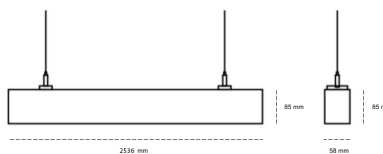

LINEAR LED LINE H 830 80W 2536mm MICROPRYZMA GREY | ON/OFF | THROUGH WIRING

LED	SMD
Light colour	3000 [K] STANDARD
CRI	80
Led chip flux	13743 [lm]
Luminous flux	8108 [lm]
System power	80 [W]
Luminaire Efficiency	101 [lm/W]
Beam angle	MICROPRYZMA
Controller	ON/OFF
MacAdam	3 SDCM

Linear LED

Linear LED luminaire with through wiring connecting system . Available in white, black and grey. Any RAL palette colour available on enquiry. Aluminium housing. Suspended or surface installation possible. Diffusers: nano opal, micro-prismatic, low UGR

LUMINAIRE

Weight	3,9 [kg]
Protection rating IP , IK , class	IP 20, IK 1,
Luminaire colour	GREY
Cover	Plastic
Operating voltage	220-240V 50-60Hz

Note: All data are typical values. Tolerance of measurements +/-10% System features may change with product improvements due to technical advances.

OPTIONS

RAL colours on inquiry, wood pattern on inquiry, Tunable white on inquiry, Casambi on inquiry, DALI on inquiry,

Generated: 16.07.2024

+48 32 388 80 00

www.cora.pl
cora@cora.pl

Street: Ignatza Hakuby 18
41-914 Bytom, Polska