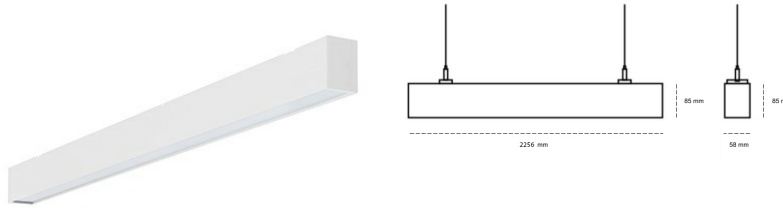

LINEAR LED LINE H 930 71W 2256mm LOW UGR WHITE | ON/OFF |

Article number: H224-K0003-8F930-##-H8L-ZLN5_500-##-###

LED	SMD
Light colour	3000 [K] STANDARD
CRI	90
Led chip flux	10320 [lm]
Luminous flux	4747 [lm]
System power	71 [W]
Luminaire Efficiency	67 [lm/W]
Beam angle	LOW UGR
Controller	ON/OFF
MacAdam	3 SDCM

Linear LED

Linear LED luminaire. Available in white, black and grey. Any RAL palette colour available on enquiry. Aluminium housing. Suspended or surface installation possible. Diffusers: nano opal, micro-prismatic, low UGR

LUMINAIRE

Weight	3,9 [kg]
Protection rating IP , IK , class	IP 20, IK 1,
Luminaire colour	Plastic
Cover	220-240V 50-60Hz
Operating voltage	

Note: All data are typical values. Tolerance of measurements +/-10% System features may change with product improvements due to technical advances.