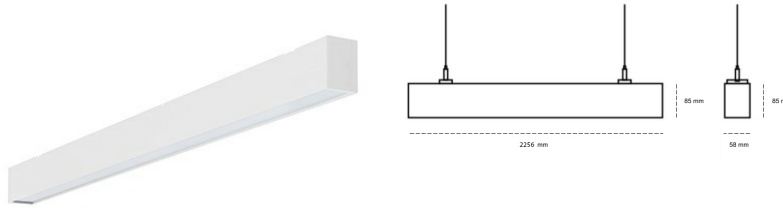

LINEAR LED LINE H 830 71W 2256mm LOW UGR WHITE | ON/OFF |

Article number: H224-K0003-8F830-##-H8L-ZLN5_500-##-###

LED	SMD
Light colour	3000 [K] STANDARD
CRI	80
Led chip flux	12216 [lm]
Luminous flux	5619 [lm]
System power	71 [W]
Luminaire Efficiency	79 [lm/W]
Beam angle	LOW UGR
Controller	ON/OFF
MacAdam	3 SDCM

Linear LED

Linear LED luminaire. Available in white, black and grey. Any RAL palette colour available on enquiry. Aluminium housing. Suspended or surface installation possible. Diffusers: nano opal, micro-prismatic, low UGR

LUMINAIRE

Weight	3,9 [kg]
Protection rating IP , IK , class	IP 20, IK 1,
Luminaire colour	WHITE
Cover	Plastic
Operating voltage	220-240V 50-60Hz

Note: All data are typical values. Tolerance of measurements +/-10% System features may change with product improvements due to technical advances.