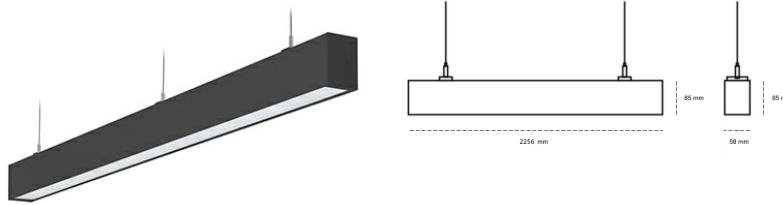

LINEAR LED LINE H 935 71W 2256mm LOW UGR BLACK | ON/OFF |

Article number: H224-K0002-8F935-##-H8L-ZLN5_500-###-###

LED	SMD
Light colour	3500 [K] STANDARD
CRI	90
Led chip flux	10680 [lm]
Luminous flux	4912 [lm]
System power	71 [W]
Luminaire Efficiency	69 [lm/W]
Beam angle	LOW UGR
Controller	ON/OFF
MacAdam	3 SDCM

Linear LED

Linear LED luminaire. Available in white, black and grey. Any RAL palette colour available on enquiry. Aluminium housing. Suspended or surface installation possible. Diffusers: nano opal, micro-prismatic, low UGR

LUMINAIRE

Weight	3,9 [kg]
Protection rating IP , IK , class	IP 20, IK 1,
Luminaire colour	BLACK
Cover	Plastic
Operating voltage	220-240V 50-60Hz

Note: All data are typical values. Tolerance of measurements +/-10% System features may change with product improvements due to technical advances.