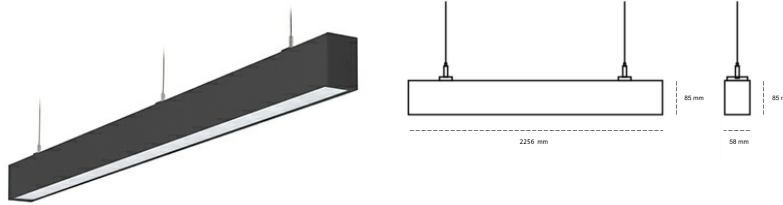

LINEAR LED LINE H 840 71W 2256mm MICROPRYZMA BLACK | ON/OFF |

Article number: H224-K0002-8F840-##-H8M-ZLN5_500-##-###

LED	SMD
Light colour	4000 [K] STANDARD
CRI	80
Led chip flux	12744 [lm]
Luminous flux	7646 [lm]
System power	71 [W]
Luminaire Efficiency	108 [lm/W]
Beam angle	MICROPRYZMA
Controller	ON/OFF
MacAdam	3 SDCM

Linear LED

Linear LED luminaire. Available in white, black and grey. Any RAL palette colour available on enquiry. Aluminium housing. Suspended or surface installation possible. Diffusers: nano opal, micro-prismatic, low UGR

LUMINAIRE

Weight	3,9 [kg]
Protection rating IP , IK , class	IP 20, IK 1,
Luminaire colour	BLACK
Cover	Plastic
Operating voltage	220-240V 50-60Hz

Note: All data are typical values. Tolerance of measurements +/-10% System features may change with product improvements due to technical advances.