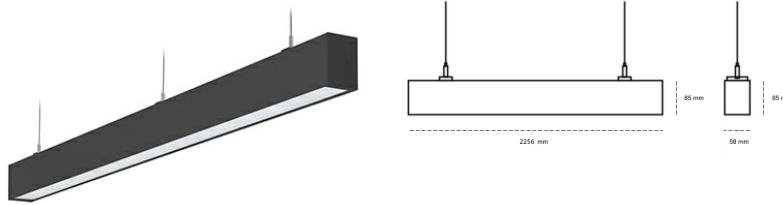

LINEAR LED LINE H 830 71W 2256mm MICROPRYZMA BLACK | ON/OFF |

Article number: H224-K0002-8F830-##-H8M-ZLN5_500-##-###

LED	SMD
Light colour	3000 [K] STANDARD
CRI	80
Led chip flux	12216 [lm]
Luminous flux	7207 [lm]
System power	71 [W]
Luminaire Efficiency	102 [lm/W]
Beam angle	MICROPRYZMA
Controller	ON/OFF
MacAdam	3 SDCM

Linear LED

Linear LED luminaire. Available in white, black and grey. Any RAL palette colour available on enquiry. Aluminium housing. Suspended or surface installation possible. Diffusers: nano opal, micro-prismatic, low UGR

LUMINAIRE

Weight	3,9 [kg]
Protection rating IP , IK , class	IP 20, IK 1,
Luminaire colour	BLACK
Cover	Plastic
Operating voltage	220-240V 50-60Hz

Note: All data are typical values. Tolerance of measurements +/-10% System features may change with product improvements due to technical advances.