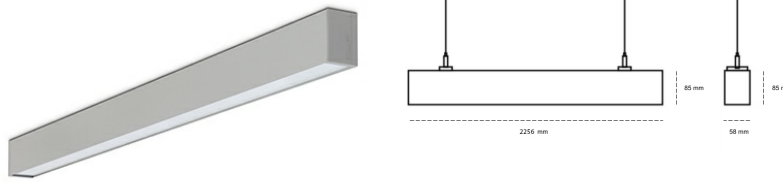

# LINEAR LED LINE H 940 71W 2256mm LOW UGR GREY | ON/OFF |

Article number: H224-K0001-8F940-##-H8L-ZLN5\_500-##-###

LED	SMD
Light colour	4000 [K] STANDARD
CRI	90
Led chip flux	11040 [lm]
Luminous flux	5078 [lm]
System power	71 [W]
Luminaire Efficiency	72 [lm/W]
Beam angle	LOW UGR
Controller	ON/OFF
MacAdam	3 SDCM

### Linear LED

Linear LED luminaire. Available in white, black and grey. Any RAL palette colour available on enquiry. Aluminium housing. Suspended or surface installation possible. Diffusers: nano opal, micro-prismatic, low UGR

### LUMINAIRE

Weight	3,9 [kg]
Protection rating IP , IK , class	IP 20, IK 1,
Luminaire colour	BLACK
Cover	Plastic
Operating voltage	220-240V 50-60Hz

Note: All data are typical values. Tolerance of measurements +/-10% System features may change with product improvements due to technical advances.