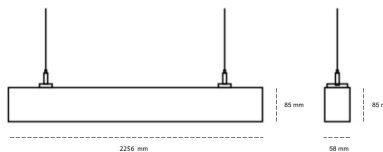

LINEAR LED LINE H 930 71W 2256mm LOW UGR GREY | ON/OFF |

LED	SMD
Light colour	3000 [K] STANDARD
CRI	90
Led chip flux	10320 [lm]
Luminous flux	4747 [lm]
System power	71 [W]
Luminaire Efficiency	67 [lm/W]
Beam angle	LOW UGR
Controller	ON/OFF
MacAdam	3 SDCM

Linear LED

Linear LED luminaire. Available in white, black and grey. Any RAL palette colour available on enquiry. Aluminium housing. Suspended or surface installation possible. Diffusers: nano opal, micro-prismatic, low UGR

LUMINAIRE

Weight	3,9 [kg]
Protection rating IP , IK , class	IP 20, IK 1,
Luminaire colour	GREY
Cover	Plastic
Operating voltage	220-240V 50-60Hz

Note: All data are typical values. Tolerance of measurements +/-10% System features may change with product improvements due to technical advances.

OPTIONS

RAL colours on inquiry, wood pattern on inquiry, Tunable white on inquiry, Casambi on inquiry, DALI on inquiry,

Generated: 16.07.2024

+48 32 388 80 00

www.cora.pl
cora@cora.pl

Street: Ignatza Hakuby 18
41-914 Bytom, Polska