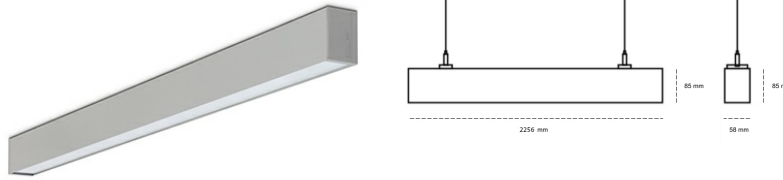

LINEAR LED LINE H 840 71W 2256mm MICROPRYZMA GREY | ON/OFF |

Article number: H224-K0001-8F840-##-H8M-ZLN5_500-##-###

LED	SMD
Light colour	4000 [K] STANDARD
CRI	80
Led chip flux	12744 [lm]
Luminous flux	7646 [lm]
System power	71 [W]
Luminaire Efficiency	108 [lm/W]
Beam angle	MICROPRYZMA
Controller	ON/OFF
MacAdam	3 SDCM

Linear LED

Linear LED luminaire. Available in white, black and grey. Any RAL palette colour available on enquiry. Aluminium housing. Suspended or surface installation possible. Diffusers: nano opal, micro-prismatic, low UGR

LUMINAIRE

Weight	3,9 [kg]
Protection rating IP , IK , class	IP 20, IK 1,
Luminaire colour	GREY
Cover	Plastic
Operating voltage	220-240V 50-60Hz

Note: All data are typical values. Tolerance of measurements +/-10% System features may change with product improvements due to technical advances.