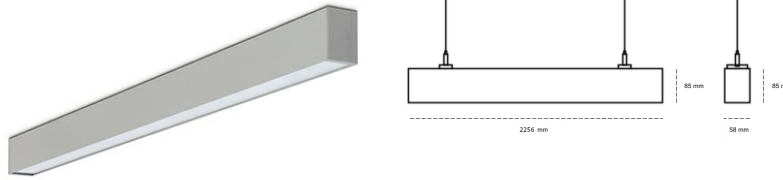

# LINEAR LED LINE H 840 71W 2256mm LOW UGR GREY | ON/OFF |

Article number: H224-K0001-8F840-##-H8L-ZLN5\_500-##-###

LED	SMD
Light colour	4000 [K] STANDARD
CRI	80
Led chip flux	12744 [lm]
Luminous flux	5862 [lm]
System power	71 [W]
Luminaire Efficiency	83 [lm/W]
Beam angle	LOW UGR
Controller	ON/OFF
MacAdam	3 SDCM

### Linear LED

Linear LED luminaire. Available in white, black and grey. Any RAL palette colour available on enquiry. Aluminium housing. Suspended or surface installation possible. Diffusers: nano opal, micro-prismatic, low UGR

### LUMINAIRE

Weight	3,9 [kg]
Protection rating IP , IK , class	IP 20, IK 1,
Luminaire colour	GREY
Cover	Plastic
Operating voltage	220-240V 50-60Hz

Note: All data are typical values. Tolerance of measurements +/-10% System features may change with product improvements due to technical advances.