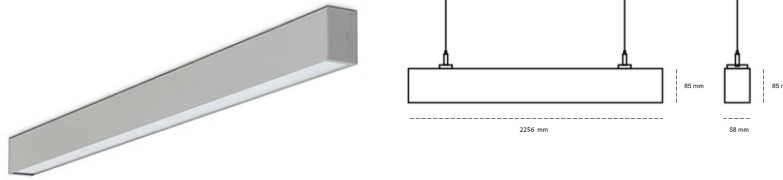

LINEAR LED LINE H 840 71W 2256mm LOW UGR GREY | ON/OFF | THROUGH WIRING

Article number: H224-K0001-8F840-##-H8L-ZLN5_500-##-3PO

LED	SMD
Light colour	4000 [K] STANDARD
CRI	80
Led chip flux	12744 [lm]
Luminous flux	5862 [lm]
System power	71 [W]
Luminaire Efficiency	83 [lm/W]
Beam angle	LOW UGR
Controller	ON/OFF
MacAdam	3 SDCM

Linear LED

Linear LED luminaire with through wiring connecting system . Available in white, black and grey. Any RAL palette colour available on enquiry. Aluminium housing. Suspended or surface installation possible. Diffusers: nano opal, micro-prismatic, low UGR

LUMINAIRE

Weight	3,9 [kg]
Protection rating IP , IK , class	IP 20, IK 1,
Luminaire colour	GREY
Cover	Plastic
Operating voltage	220-240V 50-60Hz

Note: All data are typical values. Tolerance of measurements +/-10% System features may change with product improvements due to technical advances.