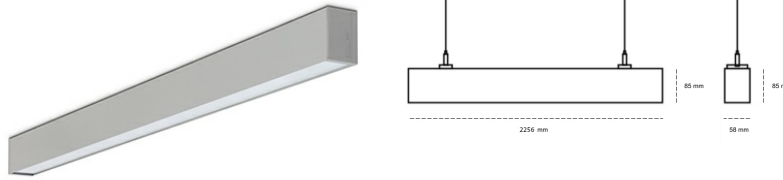

# LINEAR LED LINE H 830 71W 2256mm MICROPRYZMA GREY | ON/OFF | THROUGH WIRING

Article number: H224-K0001-8F830-##-H8M-ZLN5\_500-###-3PO

LED	SMD
Light colour	3000 [K] STANDARD
CRI	80
Led chip flux	12216 [lm]
Luminous flux	7207 [lm]
System power	71 [W]
Luminaire Efficiency	102 [lm/W]
Beam angle	MICROPRYZMA
Controller	ON/OFF
MacAdam	3 SDCM

### Linear LED

Linear LED luminaire with through wiring connecting system . Available in white, black and grey. Any RAL palette colour available on enquiry. Aluminium housing. Suspended or surface installation possible. Diffusers: nano opal, micro-prismatic, low UGR

### LUMINAIRE

Weight	3,9 [kg]
Protection rating IP , IK , class	IP 20, IK 1,
Luminaire colour	GREY
Cover	Plastic
Operating voltage	220-240V 50-60Hz

Note: All data are typical values. Tolerance of measurements +/-10% System features may change with product improvements due to technical advances.