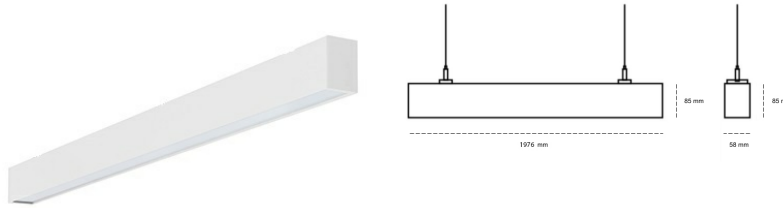

LINEAR LED LINE H 830 44W 1976mm MICROPRYZMA WHITE | ON/OFF |

Article number: H196-K0003-7F830-##-H7M-ZLN8_350-###-###

LED	SMD
Light colour	3000 [K] STANDARD
CRI	80
Led chip flux	6552 [lm]
Luminous flux	3865 [lm]
System power	44 [W]
Luminaire Efficiency	88 [lm/W]
Beam angle	MICROPRYZMA
Controller	ON/OFF
MacAdam	3 SDCM

Linear LED

Linear LED luminaire. Available in white, black and grey. Any RAL palette colour available on enquiry. Aluminium housing. Suspended or surface installation possible. Diffusers: nano opal, micro-prismatic, low UGR

LUMINAIRE

Weight	3,9 [kg]
Protection rating IP , IK , class	IP 20, IK 1,
Luminaire colour	WHITE
Cover	Plastic
Operating voltage	220-240V 50-60Hz

Note: All data are typical values. Tolerance of measurements +/-10% System features may change with product improvements due to technical advances.