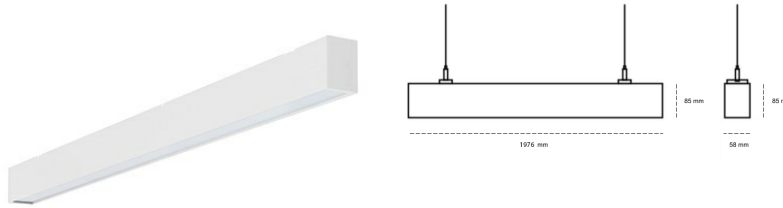

LINEAR LED LINE H 830 44W 1976mm MICROPRYZMA WHITE | ON/OFF | THROUGH WIRING

Article number: H196-K0003-7F830-##-H7M-ZLN8_350-###-3PO

LED	SMD
Light colour	3000 [K] STANDARD
CRI	80
Led chip flux	6552 [lm]
Luminous flux	3865 [lm]
System power	44 [W]
Luminaire Efficiency	88 [lm/W]
Beam angle	MICROPRYZMA
Controller	ON/OFF
MacAdam	3 SDCM

Linear LED

Linear LED luminaire with through wiring connecting system . Available in white, black and grey. Any RAL palette colour available on enquiry. Aluminium housing. Suspended or surface installation possible. Diffusers: nano opal, micro-prismatic, low UGR

LUMINAIRE

Weight	3,9 [kg]
Protection rating IP , IK , class	IP 20, IK 1,
Luminaire colour	WHITE
Cover	Plastic
Operating voltage	220-240V 50-60Hz

Note: All data are typical values. Tolerance of measurements +/-10% System features may change with product improvements due to technical advances.