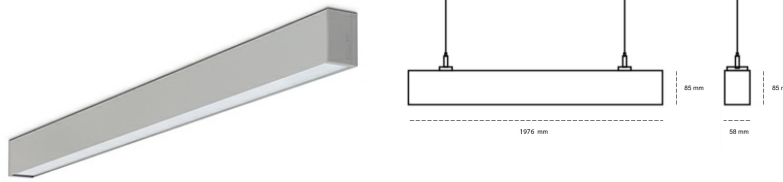

# LINEAR LED LINE H 935 63W 1976mm MICROPRYZMA GREY | ON/OFF | THROUGH WIRING

Article number: H196-K0001-7F935-##-H7M-ZLN5\_500-###-3PO

LED	SMD
Light colour	3500 [K] STANDARD
CRI	90
Led chip flux	9345 [lm]
Luminous flux	5607 [lm]
System power	63 [W]
Luminaire Efficiency	89 [lm/W]
Beam angle	MICROPRYZMA
Controller	ON/OFF
MacAdam	3 SDCM

### Linear LED

Linear LED luminaire with through wiring connecting system . Available in white, black and grey. Any RAL palette colour available on enquiry. Aluminium housing. Suspended or surface installation possible. Diffusers: nano opal, micro-prismatic, low UGR

### LUMINAIRE

Weight	3,9 [kg]
Protection rating IP , IK , class	IP 20, IK 1,
Luminaire colour	GREY
Cover	Plastic
Operating voltage	220-240V 50-60Hz

Note: All data are typical values. Tolerance of measurements +/-10% System features may change with product improvements due to technical advances.