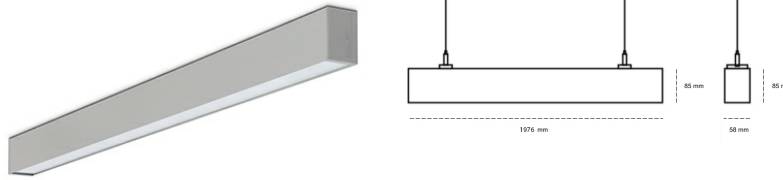

LINEAR LED LINE H 935 44W 1976mm LOW UGR GREY | ON/OFF |

Article number: H196-K0001-7F935-##-H7L-ZLN8_350-##-###

LED	SMD
Light colour	3500 [K] STANDARD
CRI	90
Led chip flux	5760 [lm]
Luminous flux	2649 [lm]
System power	44 [W]
Luminaire Efficiency	60 [lm/W]
Beam angle	LOW UGR
Controller	ON/OFF
MacAdam	3 SDCM

Linear LED

Linear LED luminaire. Available in white, black and grey. Any RAL palette colour available on enquiry. Aluminium housing. Suspended or surface installation possible. Diffusers: nano opal, micro-prismatic, low UGR

LUMINAIRE

Weight	3,9 [kg]
Protection rating IP , IK , class	IP 20, IK 1,
Luminaire colour	GREY
Cover	Plastic
Operating voltage	220-240V 50-60Hz

Note: All data are typical values. Tolerance of measurements +/-10% System features may change with product improvements due to technical advances.