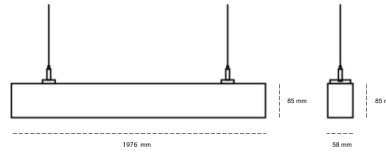

LINEAR LED LINE H 930 44W 1976mm MICROPRYZMA GREY | ON/OFF | THROUGH WIRING

Article number: H196-K0001-7F930-##-H7M-ZLN8_350-###-3PO

LED	SMD
Light colour	3000 [K] STANDARD
CRI	90
Led chip flux	5580 [lm]
Luminous flux	3348 [lm]
System power	44 [W]
Luminaire Efficiency	76 [lm/W]
Beam angle	MICROPRYZMA
Controller	ON/OFF
MacAdam	3 SDCM

LUMINAIRE

Weight	3,9 [kg]
Protection rating IP , IK , class	IP 20, IK 1,
Luminaire colour	GREY
Cover	Plastic
Operating voltage	220-240V 50-60Hz

Note: All data are typical values. Tolerance of measurements +/-10% System features may change with product improvements due to technical advances.