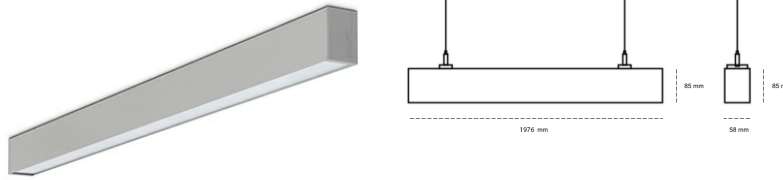

LINEAR LED LINE H 830 63W 1976mm MICROPRYZMA GREY | ON/OFF |

Article number: H196-K0001-7F830-##-H7M-ZLN5_500-##-###

LED	SMD
Light colour	3000 [K] STANDARD
CRI	80
Led chip flux	10689 [lm]
Luminous flux	6306 [lm]
System power	63 [W]
Luminaire Efficiency	100 [lm/W]
Beam angle	MICROPRYZMA
Controller	ON/OFF
MacAdam	3 SDCM

Linear LED

Linear LED luminaire. Available in white, black and grey. Any RAL palette colour available on enquiry. Aluminium housing. Suspended or surface installation possible. Diffusers: nano opal, micro-prismatic, low UGR

LUMINAIRE

Weight	3,9 [kg]
Protection rating IP , IK , class	IP 20, IK 1,
Luminaire colour	GREY
Cover	Plastic
Operating voltage	220-240V 50-60Hz

Note: All data are typical values. Tolerance of measurements +/-10% System features may change with product improvements due to technical advances.