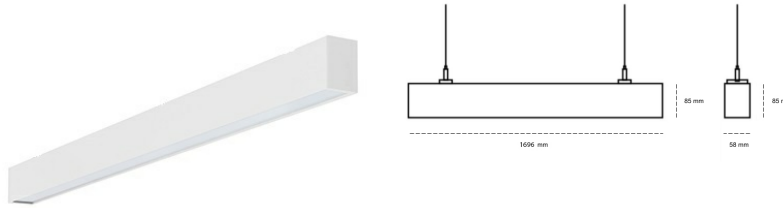

LINEAR LED LINE H 930 54W 1696mm LOW UGR WHITE | ON/OFF |

Article number: H168-K0003-6F930-##-H6L-ZLN6_500-##-###

LED	SMD
Light colour	3000 [K] STANDARD
CRI	90
Led chip flux	7740 [lm]
Luminous flux	3560 [lm]
System power	54 [W]
Luminaire Efficiency	66 [lm/W]
Beam angle	LOW UGR
Controller	ON/OFF
MacAdam	3 SDCM

Linear LED

Linear LED luminaire. Available in white, black and grey. Any RAL palette colour available on enquiry. Aluminium housing. Suspended or surface installation possible. Diffusers: nano opal, micro-prismatic, low UGR

LUMINAIRE

Weight	3,9 [kg]
Protection rating IP , IK , class	IP 20, IK 1,
Luminaire colour	WHITE
Cover	Plastic
Operating voltage	220-240V 50-60Hz

Note: All data are typical values. Tolerance of measurements +/-10% System features may change with product improvements due to technical advances.