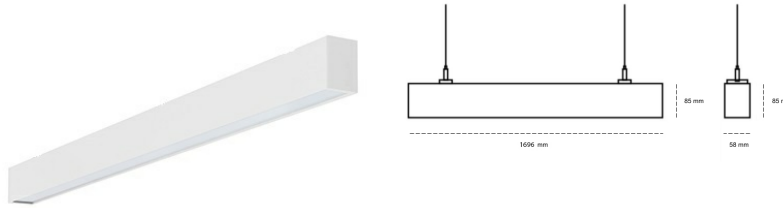

LINEAR LED LINE H 930 38W 1696mm LOW UGR WHITE | ON/OFF |

Article number: H168-K0003-6F930-##-H6L-ZLN6_350-##-###

LED	SMD
Light colour	3000 [K] STANDARD
CRI	90
Led chip flux	4650 [lm]
Luminous flux	2139 [lm]
System power	38 [W]
Luminaire Efficiency	56 [lm/W]
Beam angle	LOW UGR
Controller	ON/OFF
MacAdam	3 SDCM

Linear LED

Linear LED luminaire. Available in white, black and grey. Any RAL palette colour available on enquiry. Aluminium housing. Suspended or surface installation possible. Diffusers: nano opal, micro-prismatic, low UGR

LUMINAIRE

Weight	3,9 [kg]
Protection rating IP , IK , class	IP 20, IK 1,
Luminaire colour	WHITE
Cover	Plastic
Operating voltage	220-240V 50-60Hz

Note: All data are typical values. Tolerance of measurements +/-10% System features may change with product improvements due to technical advances.