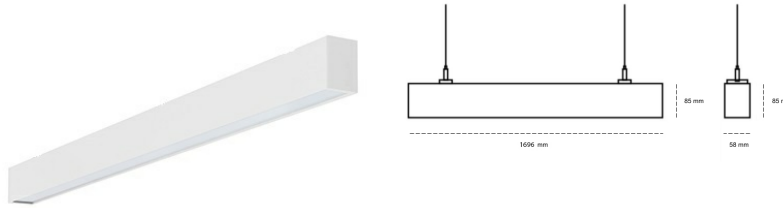

LINEAR LED LINE H 830 54W 1696mm LOW UGR WHITE | ON/OFF |

Article number: H168-K0003-6F830-##-H6L-ZLN6_500-###-###

| | |
|----------------------|-------------------|
| LED | SMD |
| Light colour | 3000 [K] STANDARD |
| CRI | 80 |
| Led chip flux | 9162 [lm] |
| Luminous flux | 4214 [lm] |
| System power | 54 [W] |
| Luminaire Efficiency | 78 [lm/W] |
| Beam angle | LOW UGR |
| Controller | ON/OFF |
| MacAdam | 3 SDCM |

Linear LED

Linear LED luminaire. Available in white, black and grey. Any RAL palette colour available on enquiry. Aluminium housing. Suspended or surface installation possible. Diffusers: nano opal, micro-prismatic, low UGR

LUMINAIRE

| | |
|-----------------------------------|------------------|
| Weight | 3,9 [kg] |
| Protection rating IP , IK , class | IP 20, IK 1, |
| Luminaire colour | WHITE |
| Cover | Plastic |
| Operating voltage | 220-240V 50-60Hz |