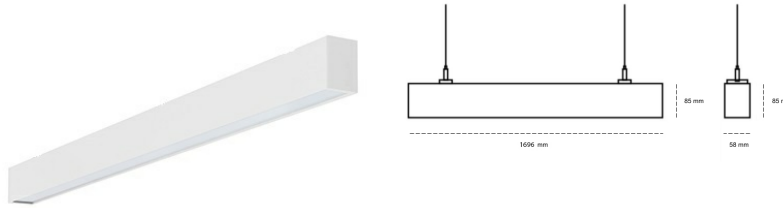

LINEAR LED LINE H 830 38W 1696mm LOW UGR WHITE | ON/OFF |

Article number: H168-K0003-6F830-##-H6L-ZLN6_350-##-###

LED	SMD
Light colour	3000 [K] STANDARD
CRI	80
Led chip flux	5460 [lm]
Luminous flux	2511 [lm]
System power	38 [W]
Luminaire Efficiency	66 [lm/W]
Beam angle	LOW UGR
Controller	ON/OFF
MacAdam	3 SDCM

Linear LED

Linear LED luminaire. Available in white, black and grey. Any RAL palette colour available on enquiry. Aluminium housing. Suspended or surface installation possible. Diffusers: nano opal, micro-prismatic, low UGR

LUMINAIRE

Weight	3,9 [kg]
Protection rating IP , IK , class	IP 20, IK 1,
Luminaire colour	WHITE
Cover	Plastic
Operating voltage	220-240V 50-60Hz

Note: All data are typical values. Tolerance of measurements +/-10% System features may change with product improvements due to technical advances.