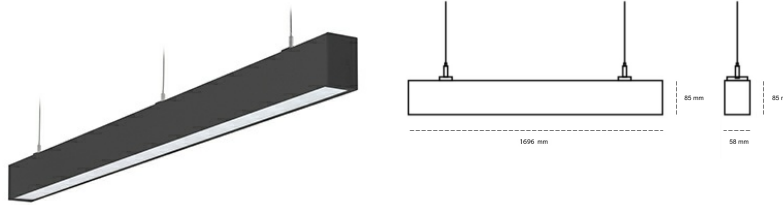

LINEAR LED LINE H 830 54W 1696mm MICROPRYZMA BLACK | ON/OFF |

Article number: H168-K0002-6F830-##-H6M-ZLN6_500-##-###

LED	SMD
Light colour	3000 [K] STANDARD
CRI	80
Led chip flux	9162 [lm]
Luminous flux	5405 [lm]
System power	54 [W]
Luminaire Efficiency	100 [lm/W]
Beam angle	MICROPRYZMA
Controller	ON/OFF
MacAdam	3 SDCM

Linear LED

Linear LED luminaire. Available in white, black and grey. Any RAL palette colour available on enquiry. Aluminium housing. Suspended or surface installation possible. Diffusers: nano opal, micro-prismatic, low UGR

LUMINAIRE

Weight	3,9 [kg]
Protection rating IP , IK , class	IP 20, IK 1,
Luminaire colour	BLACK
Cover	Plastic
Operating voltage	220-240V 50-60Hz

Note: All data are typical values. Tolerance of measurements +/-10% System features may change with product improvements due to technical advances.