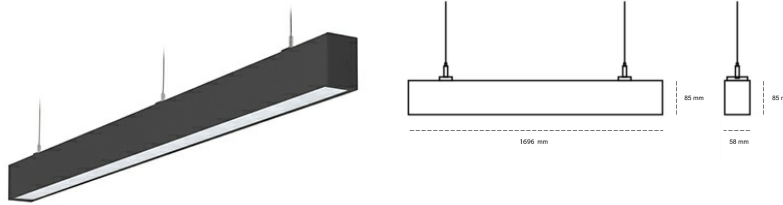

LINEAR LED LINE H 830 38W 1696mm MICROPRYZMA BLACK | ON/OFF |

Article number: H168-K0002-6F830-##-H6M-ZLN6_350-###-###

LED	SMD
Light colour	3000 [K] STANDARD
CRI	80
Led chip flux	5460 [lm]
Luminous flux	3221 [lm]
System power	38 [W]
Luminaire Efficiency	85 [lm/W]
Beam angle	MICROPRYZMA
Controller	ON/OFF
MacAdam	3 SDCM

Linear LED

Linear LED luminaire. Available in white, black and grey. Any RAL palette colour available on enquiry. Aluminium housing. Suspended or surface installation possible. Diffusers: nano opal, micro-prismatic, low UGR

LUMINAIRE

Weight	3,9 [kg]
Protection rating IP , IK , class	IP 20, IK 1,
Luminaire colour	BLACK
Cover	Plastic
Operating voltage	220-240V 50-60Hz

Note: All data are typical values. Tolerance of measurements +/-10% System features may change with product improvements due to technical advances.