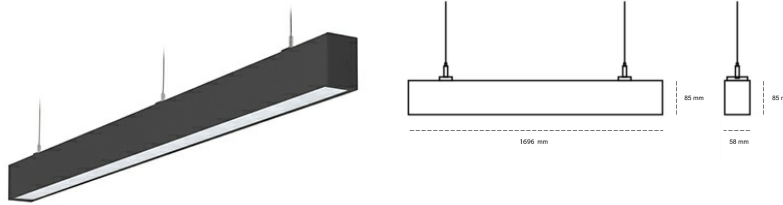

# LINEAR LED LINE H 830 38W 1696mm MICROPRYZMA BLACK | ON/OFF | THROUGH WIRING

Article number: H168-K0002-6F830-##-H6M-ZLN6\_350-###-3PO

LED	SMD
Light colour	3000 [K] STANDARD
CRI	80
Led chip flux	5460 [lm]
Luminous flux	3221 [lm]
System power	38 [W]
Luminaire Efficiency	85 [lm/W]
Beam angle	MICROPRYZMA
Controller	ON/OFF
MacAdam	3 SDCM

### Linear LED

Linear LED luminaire with through wiring connecting system . Available in white, black and grey. Any RAL palette colour available on enquiry. Aluminium housing. Suspended or surface installation possible. Diffusers: nano opal, micro-prismatic, low UGR

### LUMINAIRE

Weight	3,9 [kg]
Protection rating IP , IK , class	IP 20, IK 1,
Luminaire colour	BLACK
Cover	Plastic
Operating voltage	220-240V 50-60Hz

Note: All data are typical values. Tolerance of measurements +/-10% System features may change with product improvements due to technical advances.