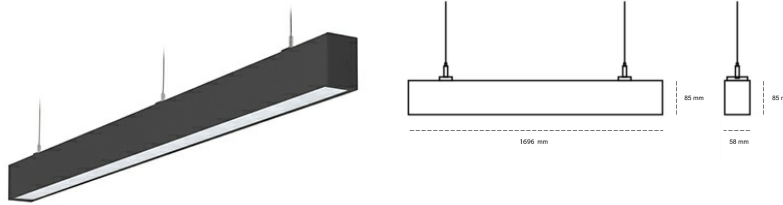

LINEAR LED LINE H 830 54W 1696mm LOW UGR BLACK | ON/OFF |

Article number: H168-K0002-6F830-##-H6L-ZLN6_500-##-###

| | |
|----------------------|-------------------|
| LED | SMD |
| Light colour | 3000 [K] STANDARD |
| CRI | 80 |
| Led chip flux | 9162 [lm] |
| Luminous flux | 4214 [lm] |
| System power | 54 [W] |
| Luminaire Efficiency | 78 [lm/W] |
| Beam angle | LOW UGR |
| Controller | ON/OFF |
| MacAdam | 3 SDCM |

Linear LED

Linear LED luminaire. Available in white, black and grey. Any RAL palette colour available on enquiry. Aluminium housing. Suspended or surface installation possible. Diffusers: nano opal, micro-prismatic, low UGR

LUMINAIRE

| | |
|-----------------------------------|------------------|
| Weight | 3,9 [kg] |
| Protection rating IP , IK , class | IP 20, IK 1, |
| Luminaire colour | BLACK |
| Cover | Plastic |
| Operating voltage | 220-240V 50-60Hz |