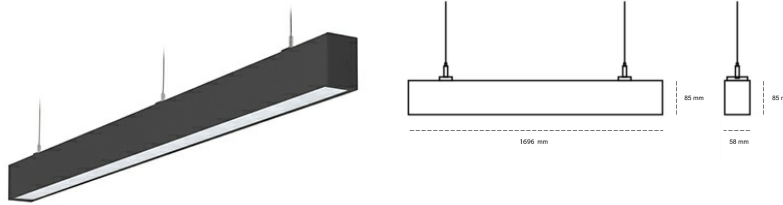

LINEAR LED LINE H 830 38W 1696mm LOW UGR BLACK | ON/OFF |

Article number: H168-K0002-6F830-##-H6L-ZLN6_350-##-###

LED	SMD
Light colour	3000 [K] STANDARD
CRI	80
Led chip flux	5460 [lm]
Luminous flux	2511 [lm]
System power	38 [W]
Luminaire Efficiency	66 [lm/W]
Beam angle	LOW UGR
Controller	ON/OFF
MacAdam	3 SDCM

Linear LED

Linear LED luminaire. Available in white, black and grey. Any RAL palette colour available on enquiry. Aluminium housing. Suspended or surface installation possible. Diffusers: nano opal, micro-prismatic, low UGR

LUMINAIRE

Weight	3,9 [kg]
Protection rating IP , IK , class	IP 20, IK 1,
Luminaire colour	BLACK
Cover	Plastic
Operating voltage	220-240V 50-60Hz

Note: All data are typical values. Tolerance of measurements +/-10% System features may change with product improvements due to technical advances.