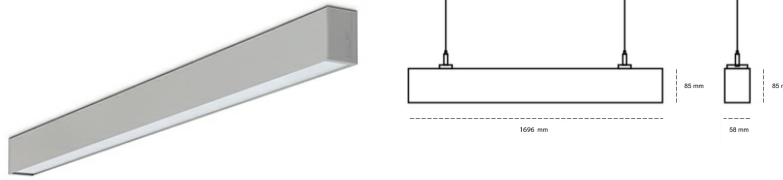

LINEAR LED LINE H 935 54W 1696mm MICROPRYZMA GREY | ON/OFF |

Article number: H168-K0001-6F935-##-H6M-ZLN6_500-###-###

LED	SMD
Light colour	3500 [K] STANDARD
CRI	90
Led chip flux	8010 [lm]
Luminous flux	4806 [lm]
System power	54 [W]
Luminaire Efficiency	89 [lm/W]
Beam angle	MICROPRYZMA
Controller	ON/OFF
MacAdam	3 SDCM

Linear LED

Linear LED luminaire. Available in white, black and grey. Any RAL palette colour available on enquiry. Aluminium housing. Suspended or surface installation possible. Diffusers: nano opal, micro-prismatic, low UGR

LUMINAIRE

Weight	3,9 [kg]
Protection rating IP , IK , class	IP 20, IK 1,
Luminaire colour	BLACK
Cover	Plastic
Operating voltage	220-240V 50-60Hz

Note: All data are typical values. Tolerance of measurements +/-10% System features may change with product improvements due to technical advances.