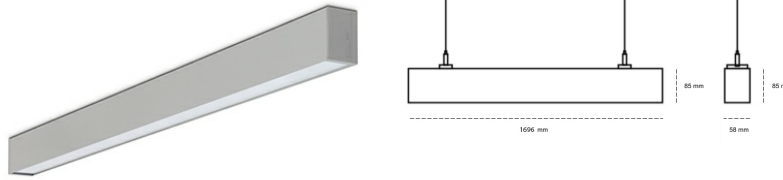

LINEAR LED LINE H 830 38W 1696mm LOW UGR GREY | ON/OFF |

Article number: H168-K0001-6F830-##-H6L-ZLN6_350-##-###

LED	SMD
Light colour	3000 [K] STANDARD
CRI	80
Led chip flux	5460 [lm]
Luminous flux	2511 [lm]
System power	38 [W]
Luminaire Efficiency	66 [lm/W]
Beam angle	LOW UGR
Controller	ON/OFF
MacAdam	3 SDCM

Linear LED

Linear LED luminaire. Available in white, black and grey. Any RAL palette colour available on enquiry. Aluminium housing. Suspended or surface installation possible. Diffusers: nano opal, micro-prismatic, low UGR

LUMINAIRE

Weight	3,9 [kg]
Protection rating IP , IK , class	IP 20, IK 1,
Luminaire colour	GREY
Cover	Plastic
Operating voltage	220-240V 50-60Hz

Note: All data are typical values. Tolerance of measurements +/-10% System features may change with product improvements due to technical advances.