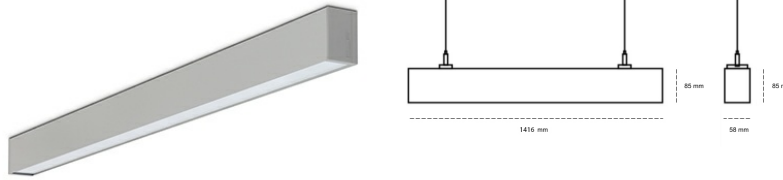

LINEAR LED LINE H 830 46W 1416mm MICROPRYZMA GREY | ON/OFF |

Article number: H140-K0001-5F830-##-H5M-ZLN6_500-##-###

LED	SMD
Light colour	3000 [K] STANDARD
CRI	80
Led chip flux	7635 [lm]
Luminous flux	4504 [lm]
System power	46 [W]
Luminaire Efficiency	98 [lm/W]
Beam angle	MICROPRYZMA
Controller	ON/OFF
MacAdam	3 SDCM

Linear LED

Linear LED luminaire. Available in white, black and grey. Any RAL palette colour available on enquiry. Aluminium housing. Suspended or surface installation possible. Diffusers: nano opal, micro-prismatic, low UGR

LUMINAIRE

Weight	3,9 [kg]
Protection rating IP , IK , class	IP 20, IK 1,
Luminaire colour	GREY
Cover	Plastic
Operating voltage	220-240V 50-60Hz

Note: All data are typical values. Tolerance of measurements +/-10% System features may change with product improvements due to technical advances.