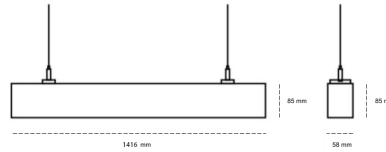

LINEAR LED LINE H 830 46W 1416mm MICROPRYZMA GREY | ON/OFF | THROUGH WIRING

Article number: H140-K0001-5F830-##-H5M-ZLN6_500-###-3PO

LED	SMD
Light colour	3000 [K] STANDARD
CRI	80
Led chip flux	7635 [lm]
Luminous flux	4504 [lm]
System power	46 [W]
Luminaire Efficiency	98 [lm/W]
Beam angle	MICROPRYZMA
Controller	ON/OFF
MacAdam	3 SDCM

LUMINAIRE

Weight	3,9 [kg]
Protection rating IP , IK , class	IP 20, IK 1,
Luminaire colour	GREY
Cover	Plastic
Operating voltage	220-240V 50-60Hz

Note: All data are typical values. Tolerance of measurements +/-10% System features may change with product improvements due to technical advances.