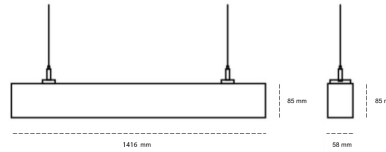

LINEAR LED LINE H 830 46W 1416mm LOW UGR GREY | ON/OFF | THROUGH WIRING

Article number: H140-K0001-5F830-##-H5L-ZLN6_500-##-3PO

LED	SMD
Light colour	3000 [K] STANDARD
CRI	80
Led chip flux	7635 [lm]
Luminous flux	3512 [lm]
System power	46 [W]
Luminaire Efficiency	76 [lm/W]
Beam angle	LOW UGR
Controller	ON/OFF
MacAdam	3 SDCM

LUMINAIRE

Weight	3,9 [kg]
Protection rating IP , IK , class	IP 20, IK 1,
Luminaire colour	GREY
Cover	Plastic
Operating voltage	220-240V 50-60Hz

Note: All data are typical values. Tolerance of measurements +/-10% System features may change with product improvements due to technical advances.