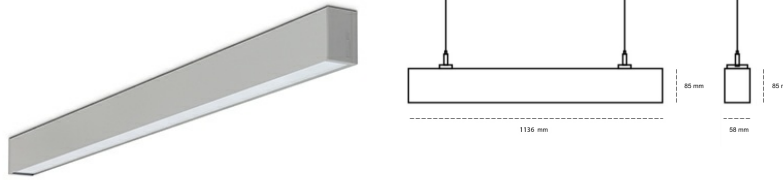

LINEAR LED LINE H 930 38W 1136mm MICROPRYZMA GREY | ON/OFF |

Article number: H112-K0001-4F930-##-H4M-ZLN6_500-##-###

LED	SMD
Light colour	3000 [K] STANDARD
CRI	90
Led chip flux	5160 [lm]
Luminous flux	3096 [lm]
System power	38 [W]
Luminaire Efficiency	81 [lm/W]
Beam angle	MICROPRYZMA
Controller	ON/OFF
MacAdam	3 SDCM

Linear LED

Linear LED luminaire. Available in white, black and grey. Any RAL palette colour available on enquiry. Aluminium housing. Suspended or surface installation possible. Diffusers: nano opal, micro-prismatic, low UGR

LUMINAIRE

Weight	3,9 [kg]
Protection rating IP , IK , class	IP 20, IK 1,
Luminaire colour	GREY
Cover	Plastic
Operating voltage	220-240V 50-60Hz

Note: All data are typical values. Tolerance of measurements +/-10% System features may change with product improvements due to technical advances.