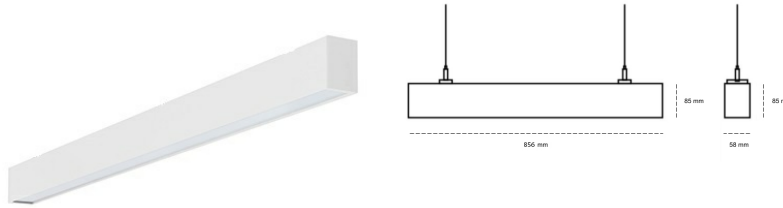

LINEAR LED LINE H 840 21W 856mm LOW UGR WHITE | ON/OFF | THROUGH WIRING

Article number: H084-K0003-3F840-##-H3L-ZLN6_350-##-3PO

| | |
|----------------------|-------------------|
| LED | SMD |
| Light colour | 4000 [K] STANDARD |
| CRI | 80 |
| Led chip flux | 2280 [lm] |
| Luminous flux | 1048 [lm] |
| System power | 21 [W] |
| Luminaire Efficiency | 50 [lm/W] |
| Beam angle | LOW UGR |
| Controller | ON/OFF |
| MacAdam | 3 SDCM |

Linear LED

Linear LED luminaire with through wiring connecting system . Available in white, black and grey. Any RAL palette colour available on enquiry. Aluminium housing. Suspended or surface installation possible. Diffusers: nano opal, micro-prismatic, low UGR

LUMINAIRE

| | |
|-----------------------------------|------------------|
| Weight | 3,9 [kg] |
| Protection rating IP , IK , class | IP 20, IK 1, |
| Luminaire colour | WHITE |
| Cover | Plastic |
| Operating voltage | 220-240V 50-60Hz |